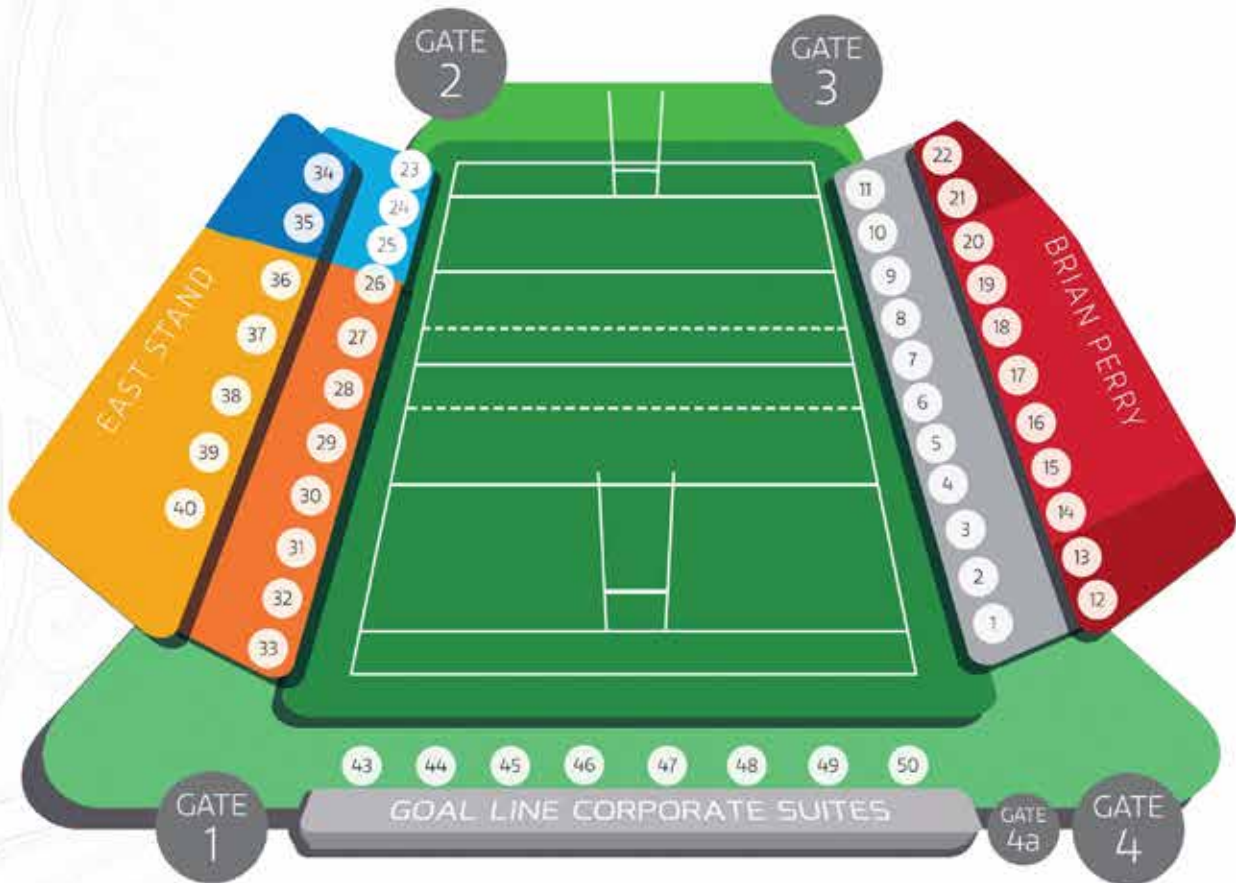

GET IN FASTER

Use your exclusive member's lane to enter the stadium quickly

RED ZONE
BLACK ZONE

GATE 3 OR 4

FAMILY ZONES
YELLOW ZONE
FAN ZONE

GATE 1 OR 2

GREEN ZONE

GATE 2 OR 3

GOAL LINE

GATE 4

GALLAGHER CHIEFS

@CHIEFSRUGBY

@CHIEFSRUGBY

@CHIEFSRUGBY

@CHIEFSRUGBYNZ

CHIEFS RUGBY CLUB